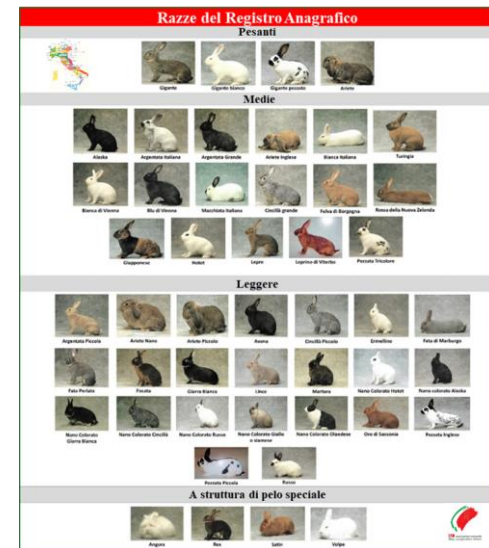

**CENTRO FIERE
MONTICHIARI
16/02/2020**

- Dott. Nicola Petitti registroanagrafico@anci-ai.it